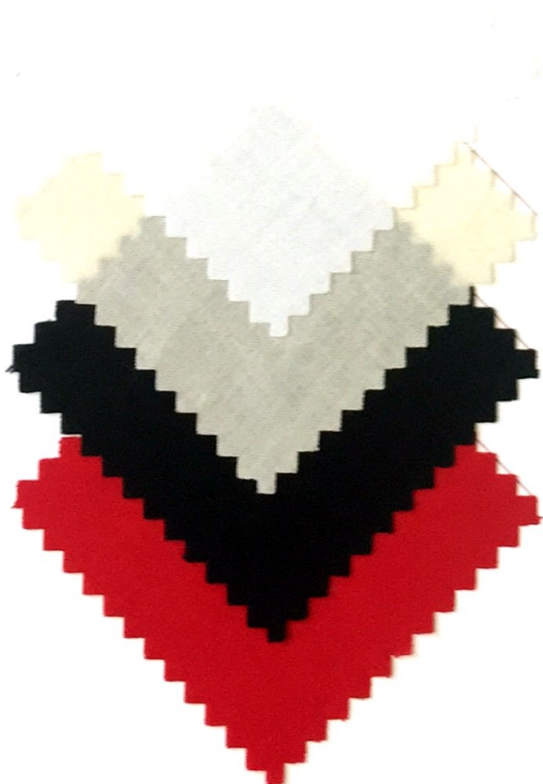

White

Ivory

Black

Red

100% COTTON LAWN

J302

Super Quality
60" / 150cm Wide 20m Rolls