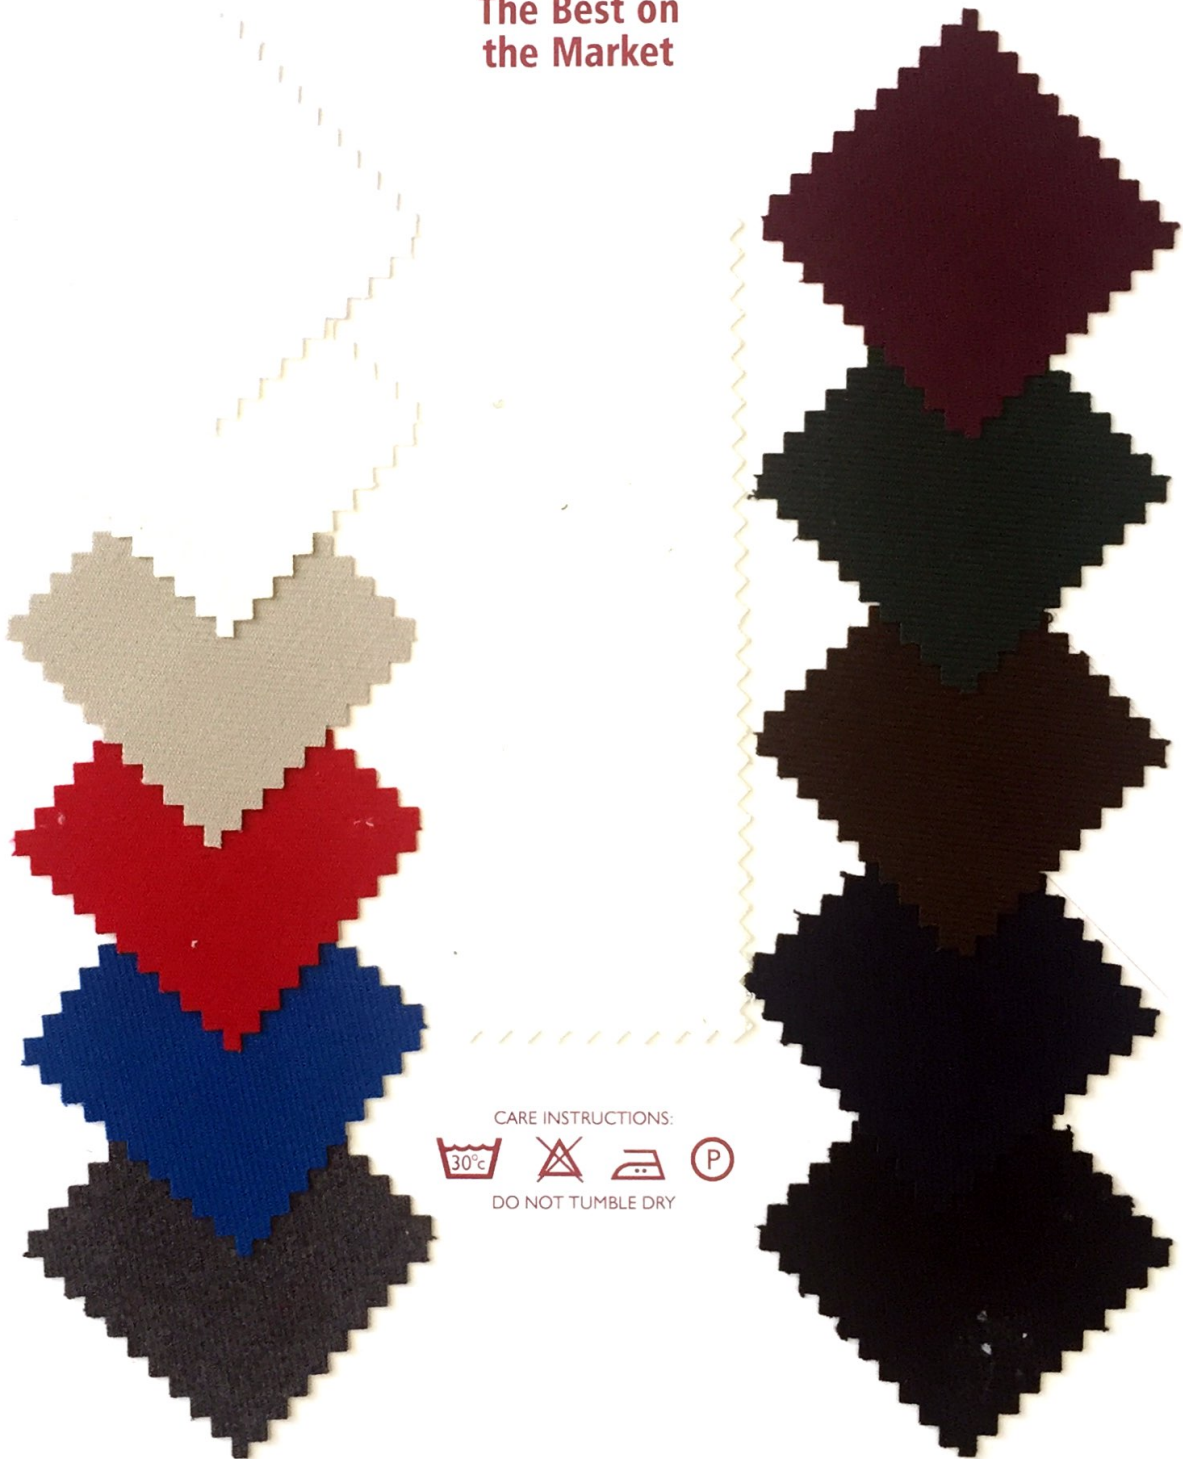

Red

Royal

School
Grey

Wine

Bottle

Brown

Navy

Black