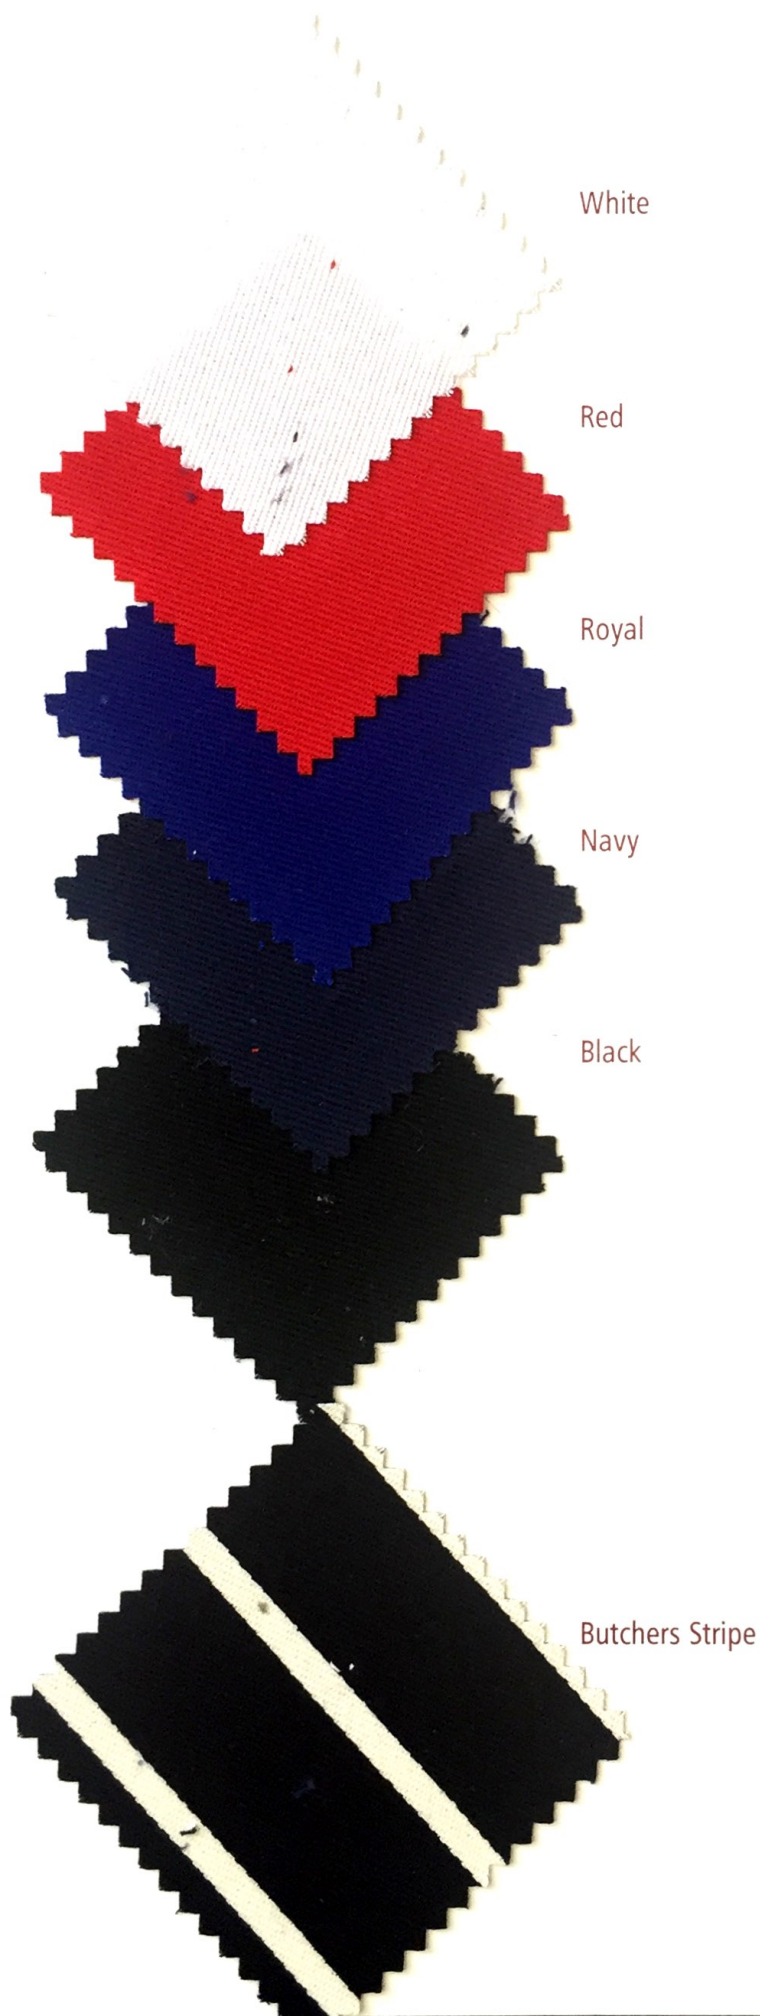

DOWNHAM TEXTILES LTD

17 / 19 Downham Street
Bradford, BD3 9QY, West Yorkshire UK

Telephone: (01274) 744011

Fax: (01274) 390407

Email: sales@downhamtextiles.co.uk

White

Red

Royal

Navy

Black

Butchers Stripe

COTTON DRILL

J194

150cm Wide
20m Pieces

Multipurpose essential,
in the most popular shades.

LAUNDERING INSTRUCTIONS:

BUTCHERS STRIPE

150cm Wide
20m Pieces

LAUNDERING INSTRUCTIONS: