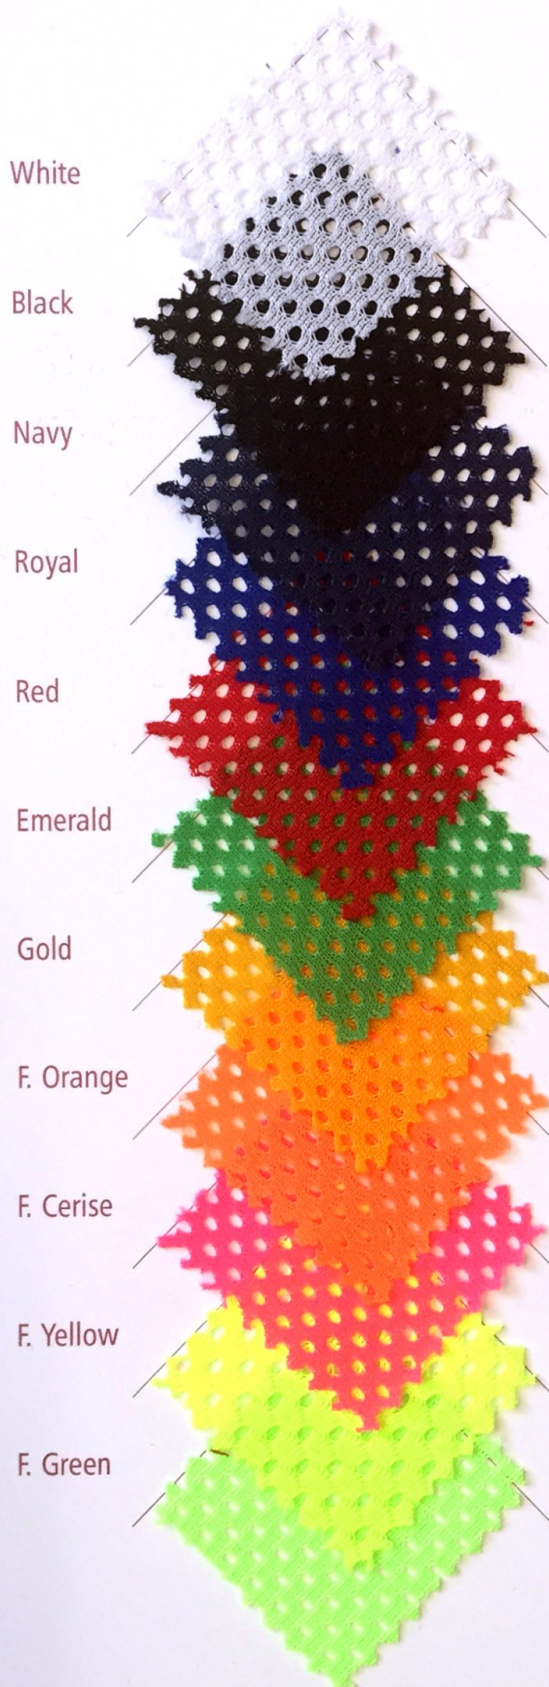

Navy

Black

Butchers Stripe

COTTON DRILL

J194

150cm Wide
20m Pieces

Multipurpose essential,
in the most popular shades.

LAUNDERING INSTRUCTIONS:

BUTCHERS STRIPE

150cm Wide
20m Pieces

LAUNDERING INSTRUCTIONS:

**Airtex Mesh
J1345**

100% Polyester
150cm Wide, 135gm / M²

**DOWNHAM
TEXTILES LTD**

**Stretch Mirror Foil
J1346**

92% Polyester 2% Spandex
145cm Wide, 170gm / M²